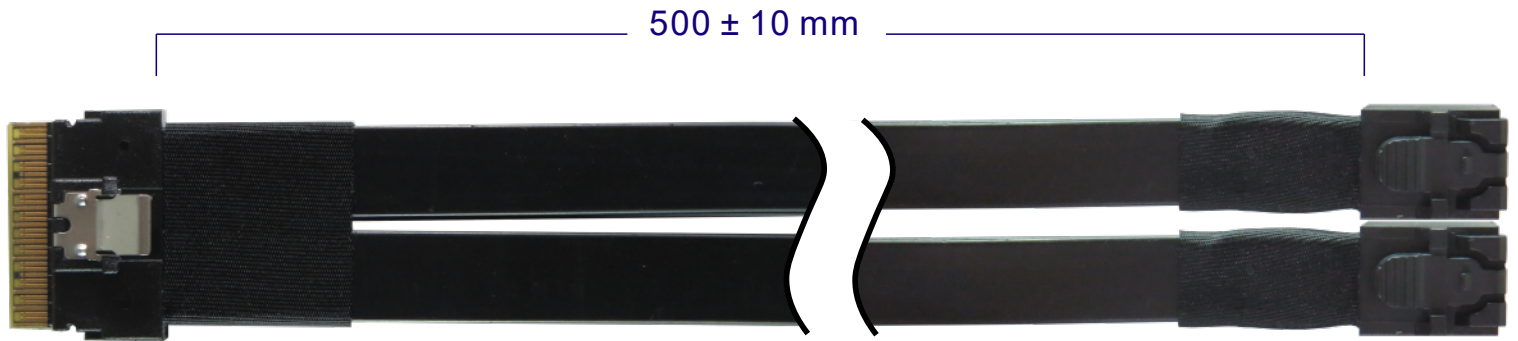

Innocard

Minerva

MIC74-8201

Slimline SAS 8-Lane to Mini SAS HD 4-Lane x2 Y Cable

Slimline SAS 8-Lane to Mini SAS HD 4-Lane x2 Y Cable

CABLE: UL21099/UL21283/UL21425/UL22112/EQUIVALENT
18P 30AWG, BLACK *4 PCS

Slimline SAS 8-Lane to Mini SAS HD 4-Lane x2 Y Cable

Pin-out assignment