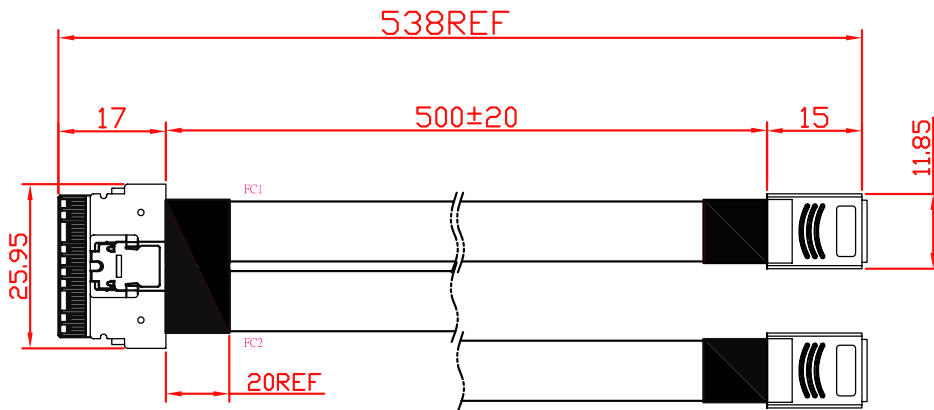

Innocard

Minerva

MIC74-8201

Slimline SAS 8-Lane to Mini SAS HD 4-Lane x2 Y Cable

Slimline SAS 8-Lane to Mini SAS HD 4-Lane x2 Y Cable

CABLE: UL21099/UL21283/UL21425/UL22112/EQUIVALENT
18P 30AWG, BLACK *4 PCS

Slimline SAS 8-Lane to Mini SAS HD 4-Lane x2 Y Cable

Pin-out assignment