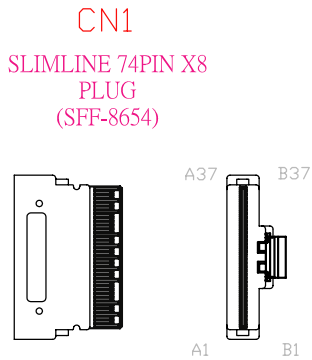

Innocard

Minerva

MIC74-8201

Slimline SAS 8-Lane to Mini SAS HD 4-Lane x2 Y Cable

Slimline SAS 8-Lane to Mini SAS HD 4-Lane x2 Y Cable

CABLE: UL21099/UL21283/UL21425/UL22112/EQUIVALENT
18P 30AWG, BLACK *4 PCS

Slimline SAS 8-Lane to Mini SAS HD 4-Lane x2 Y Cable

Pin-out assignment