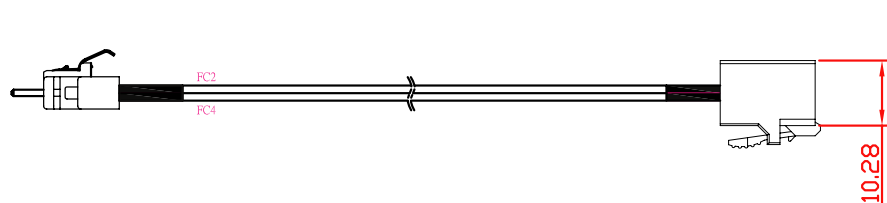

Innocard

Minerva

MIC74-8201

Slimline SAS 8-Lane to Mini SAS HD 4-Lane x2 Y Cable

Slimline SAS 8-Lane to Mini SAS HD 4-Lane x2 Y Cable

CABLE: UL21099/UL21283/UL21425/UL22112/EQUIVALENT
18P 30AWG, BLACK *4 PCS

Slimline SAS 8-Lane to Mini SAS HD 4-Lane x2 Y Cable

Pin-out assignment